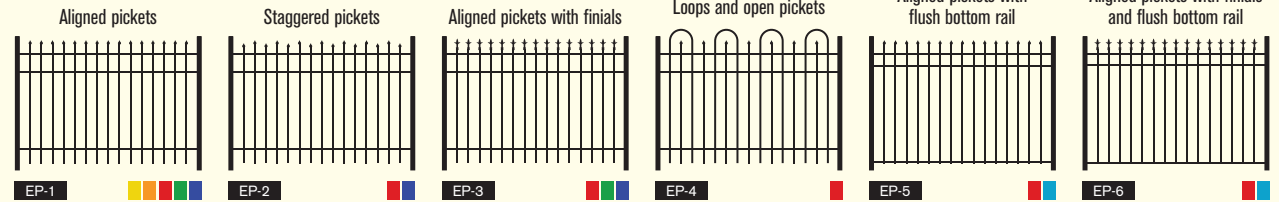

ORNAMENTAL FENCES
OF DISTINCTION™

Call Toll Free 800-344-2242

ALUMINUM FENCE STYLE GUIDE

ALUMINUM FENCE

Exposed Picket Designs

These designs have no top rail, and are classic "wrought iron" designs that have been used for over 100 years.

Covered Picket Designs

A smooth top rail makes these styles perfect around pools. These are our most popular designs because of this. Their aluminum construction makes them ideal for pool enclosures since they can never rust.

Specialty Designs

These fences have a narrower space between the pickets to keep pets inside your yard. The spacing also makes it very difficult for children to obtain a foothold on the fence.

AVAILABLE GRADES