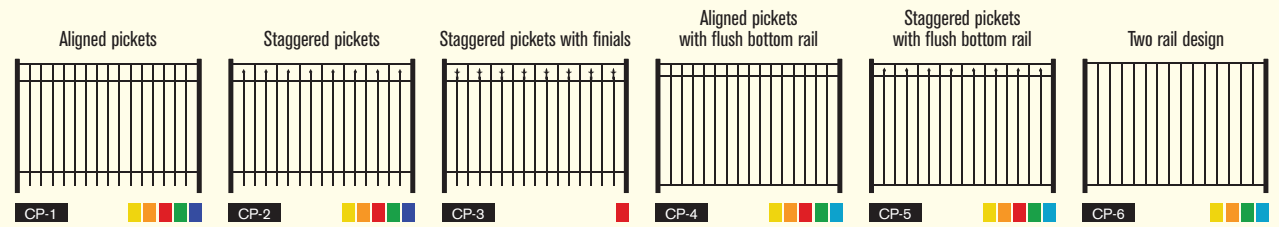

ORNAMENTAL FENCES
OF DISTINCTION™

Call Toll Free 800-344-2242

ALUMINUM FENCE STYLE GUIDE

ALUMINUM FENCE

Exposed Picket Designs

These designs have no top rail, and are classic "wrought iron" designs that have been used for over 100 years.

Covered Picket Designs

A smooth top rail makes these styles perfect around pools. These are our most popular designs because of this. Their aluminum construction makes them ideal for pool enclosures since they can never rust.

Specialty Designs

These fences have a narrower space between the pickets to keep pets inside your yard. The spacing also makes it very difficult for children to obtain a foothold on the fence.

AVAILABLE GRADES