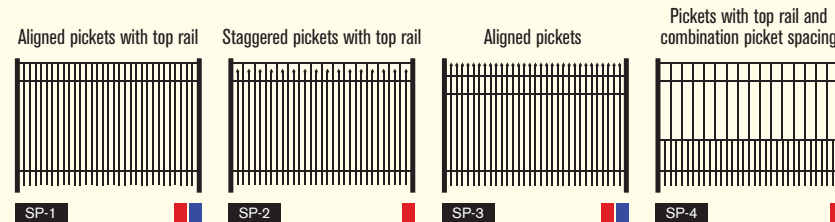

ORNAMENTAL FENCES
OF DISTINCTION™

Call Toll Free 800-344-2242

ALUMINUM FENCE STYLE GUIDE

ALUMINUM FENCE

Exposed Picket Designs

These designs have no top rail, and are classic "wrought iron" designs that have been used for over 100 years.

Covered Picket Designs

A smooth top rail makes these styles perfect around pools. These are our most popular designs because of this. Their aluminum construction makes them ideal for pool enclosures since they can never rust.

Specialty Designs

These fences have a narrower space between the pickets to keep pets inside your yard. The spacing also makes it very difficult for children to obtain a foothold on the fence.

AVAILABLE GRADES